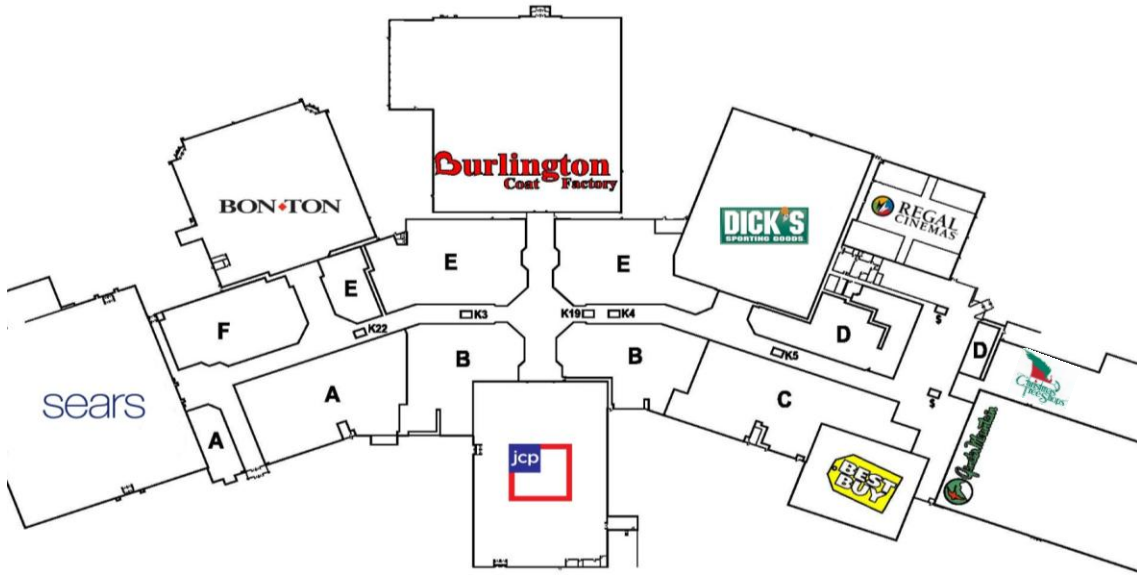

Salmon Run mall

<u>STORE NAME</u>	<u>MAP LOCATION</u>	<u>STORE NAME</u>	<u>MAP LOCATION</u>
Aeropostale	D	JB Robinson	D
American Eagle Outfitters	E	JCPenney	B
AT&T	D	Journeys	C
Auntie Anne's	A	Justice	B
Bath & Body Works	C	Kay Jewelers	D
Best Buy	See Map	Lee Nails	A
Bon Ton	See Map	Lids	Kiosk Between B & E
Burlington Coat Factory	E	MasterCuts	D
Cajun Café & Grill	D	Matthew's Hallmark	D
Cedar Mountain Mercantile Gifts	D	Maurice's	E
Cell Ace	Kiosk Between B & C	Olive Garden	Near Sears Parking Lot
Charlotte Russe	E	PacSun	E
Christopher & Banks	E	Payless ShoeSource	F
Christmas Tree Shop	See Map	Piercing Pagoda	Kiosk Between C & D
Claire's	D	Popcorn N More	A
Cool Cellular Accessories	Kiosk Between C & D	Pro Spa Nails	C
D & D Powersports	E	p.s. from Aeropostale	E
D'Style Barbershop	A	Radio Shack	F
Dakota Watch	Kiosk Between B & E	Rainbow Zen	F
Danny's Coffee	Kiosk Between C & D	Regal Stadium 12	D
Deb Shop	C	Regis Salon	A
Dick's Sporting Goods	See Map	Sbarro	D
Dress Barn	A	Sears	See Map
Eyebrow Palace	E	Spencer's	B
Famous Footwear	B	Sprint	Kiosk Between C & D
Flaming Wok	D	Subway	D
Foot Locker	B	Sunglass Hut	Kiosk Between B & E
Fun on the Run	F	Taco Bell	D
FYE	C	The Children's Place	C
GameStop	C	The Pet Zone	A
Gander Mountain	D	The Shoe Dept.	B
GAP/GAP Kids	E	Thing Remembered	C
Gertrude Hawk Chocolates	F	Vanity	C
Gibeau's Sports	A	Verizon Wireless	C
GNC	D	Victoria's Secret	B
His N Hers Perfume	K22	Vitamin World	F
Hollister	E	Wendy's	D
Hot Topic	B	Yankee Candle	A
Jackson Hewitt	R	Zales	E
Jake's Wayback Burgers	D	Zumiez	E