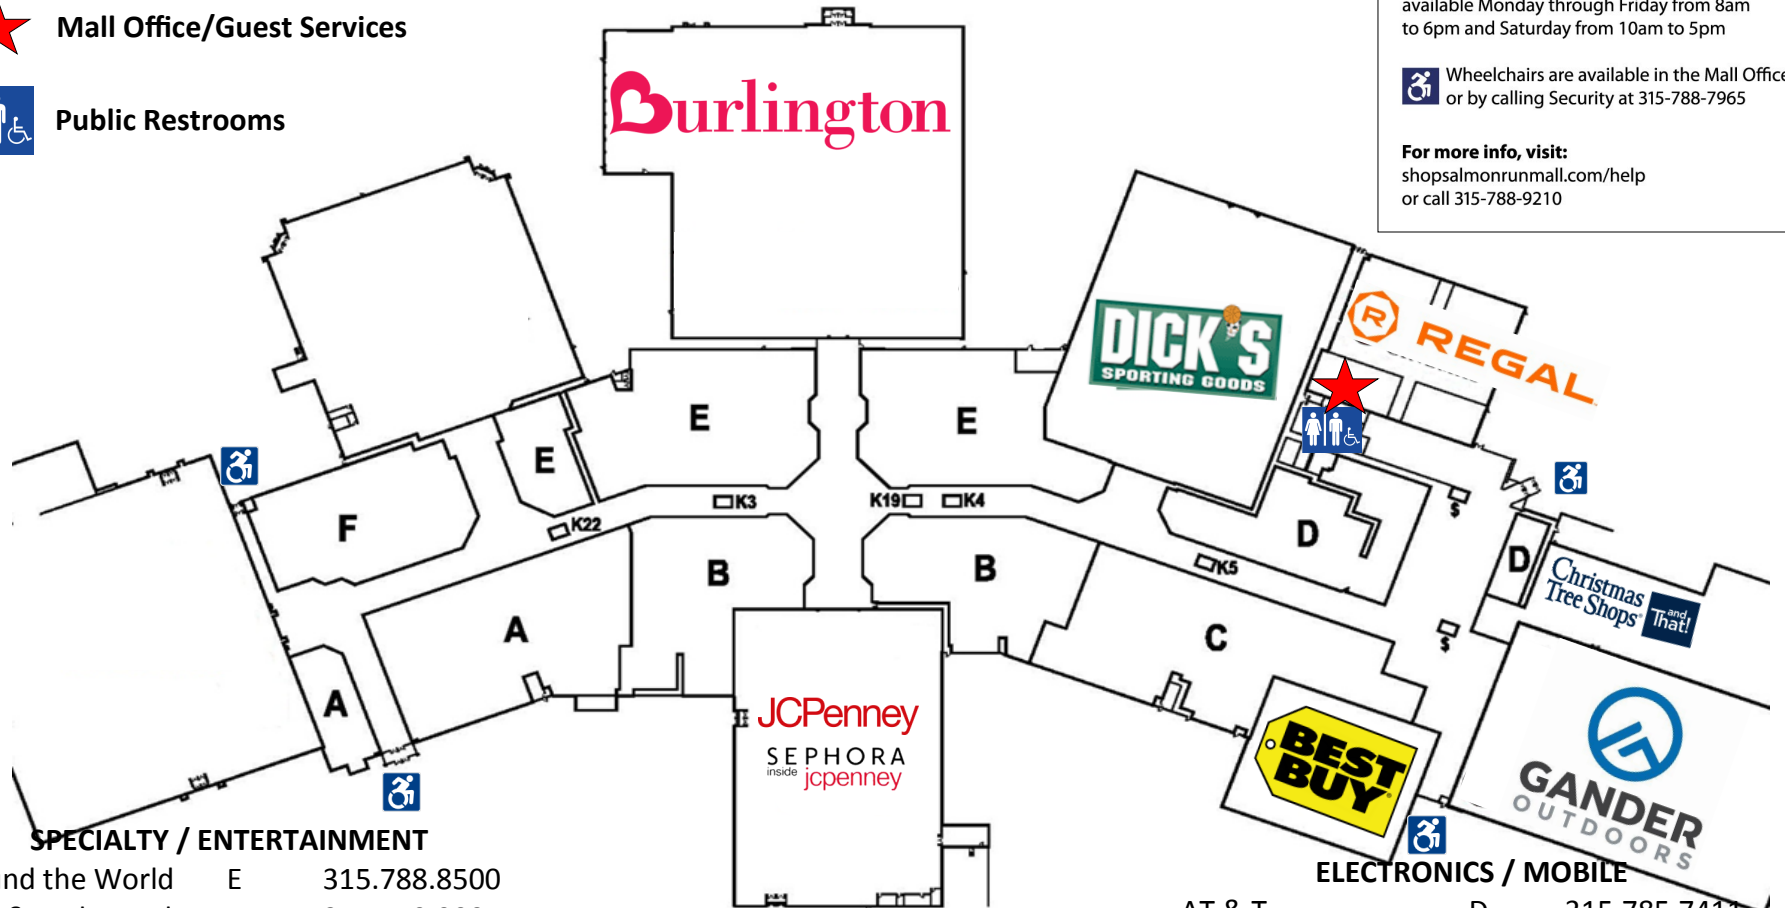

**APPAREL**

American Eagle	E	315.788.0833
Christopher & Banks	F	315.785.1925
Cindy's Boutique	C	315.382.0932
Erin's Way Sports	D	315.225.2214
Hollister	E	315.782.0161
Justice	E	315.788.1428
Maurices	C	315.782.0592
PINK	E	315.782.7025
The Children's Place	C	315.779.8250
Torrid	E	315.786.2838
Victoria's Secret	E	315.782.7025
Zumiez	E	315.779.1255

 **Mall Office/Guest Services**

 **Public Restrooms**

**SPECIALTY / ENTERTAINMENT**

Around the World	E	315.788.8500
Bath & Body Works	B	315.779.9001
Bounce Mountain	F	315.608.3000
Coyote Moon Winery	C	315.782.0050
Escape Mystery Room	A	315.681.6343
Fun on the Run Arcade	A	315.782.6738
Hot Topic	B	315.782.2990
OS Kustomz	E	315.955.0031
Paint It Pottery	E	315.408.6252
Perfume Stop	D	315.777.8089
Rainbow Zen	B	315.782.3603
Reczko's Gifts	D	315.221.4673
Spencer Gifts	B	800.762.0419
The Pet Zone	A	315.782.7387
Yankee Candle	A	315.786.2092